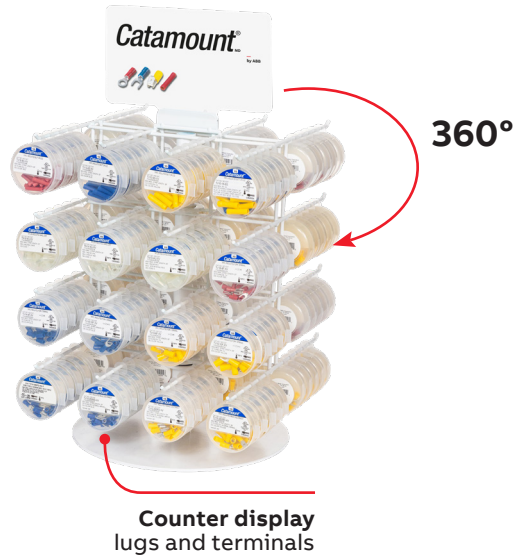

More display solutions

Can be attached to a Quick-Pop display, mounted to slotted walls, or used as a free-standing unit.

Ideas for your gondolas

ABB's turnkey models can be used as a reference for your own shelving systems.