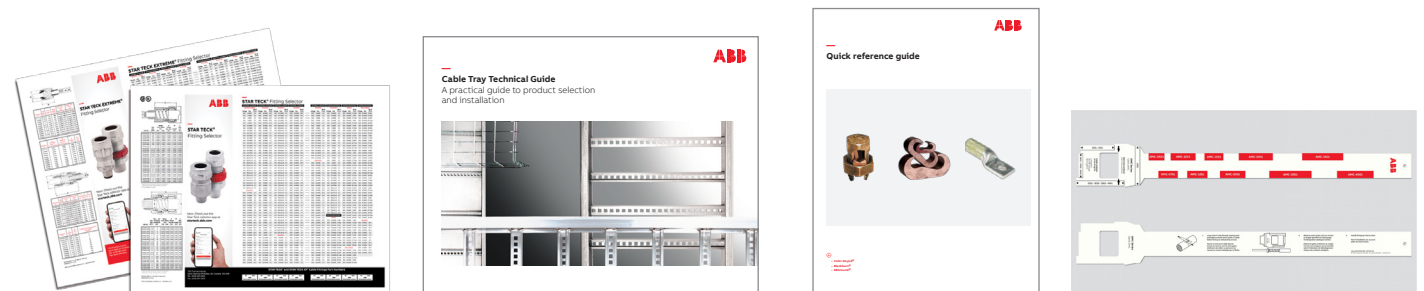

Printed material

Brochures and publications

ABB offers a variety of printed material on all our products. Ask your ABB rep to send you the PDF or printed documentation on the product you want.

Brochures

Leaflets

Guides