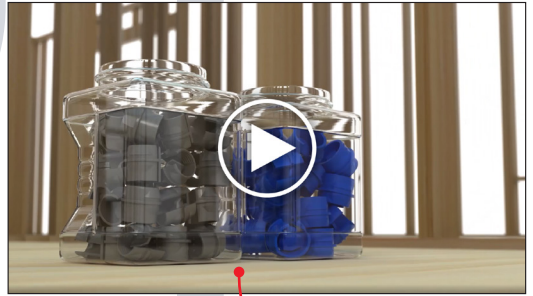

Video - Iberville Snap-it non-metallic fittings