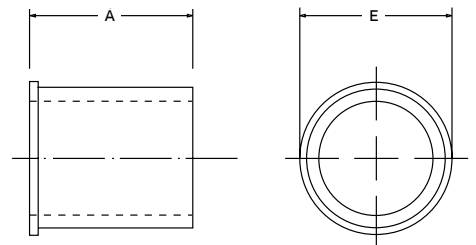

Diagrams

Hand tools only.

For tool and die selection charts, see the section E31-E48 of the Tools, Dies and Kits catalogue.