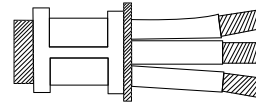

## Wire joints for copper conductors

All-around compression ensures high conductivity, low resistance and high pull-out values exceeding CSA requirements

### Compression wire joints for copper conductors

- Ideal for pigtailing, tapping multiple conductors or two-way splicing
- Form a permanent installation in minimal space
- Easily insulated
- Offer lowest installed cost
- Made of high-conductivity copper and electro tin-plated
- Colored-coded to dies for positive matching and compression

Pigtail

Two-way connector

Three-way connector

AWG Size	Circular Mil Area
#14	4,107
#12	6,530
#10	10,380
#8	16,510
#6	26,250
#4	41,740
#2	66,370
#1	83,690
1/0	105,500
2/0	133,100
3/0	167,800
4/0	211,600