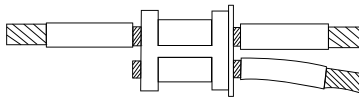

## Wire joints for copper conductors

All-around compression ensures high conductivity, low resistance and high pull-out values exceeding CSA requirements

### Compression wire joints for copper conductors

- Ideal for pigtailing, tapping multiple conductors or two-way splicing
- Form a permanent installation in minimal space
- Easily insulated
- Offer lowest installed cost
- Made of high-conductivity copper and electro tin-plated
- Colored-coded to dies for positive matching and compression

Pigtail

Two-way connector

Three-way connector

AWG Size	Circular Mil Area
#14	4,107
#12	6,530
#10	10,380
#8	16,510
#6	26,250
#4	41,740
#2	66,370
#1	83,690
1/0	105,500
2/0	133,100
3/0	167,800
4/0	211,600