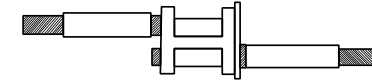

Two-way connector