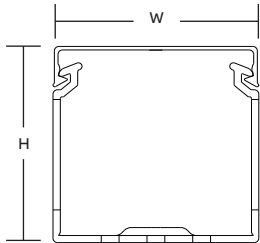

Metric wide and narrow slot wiring duct

Diagrams

Front view with cover