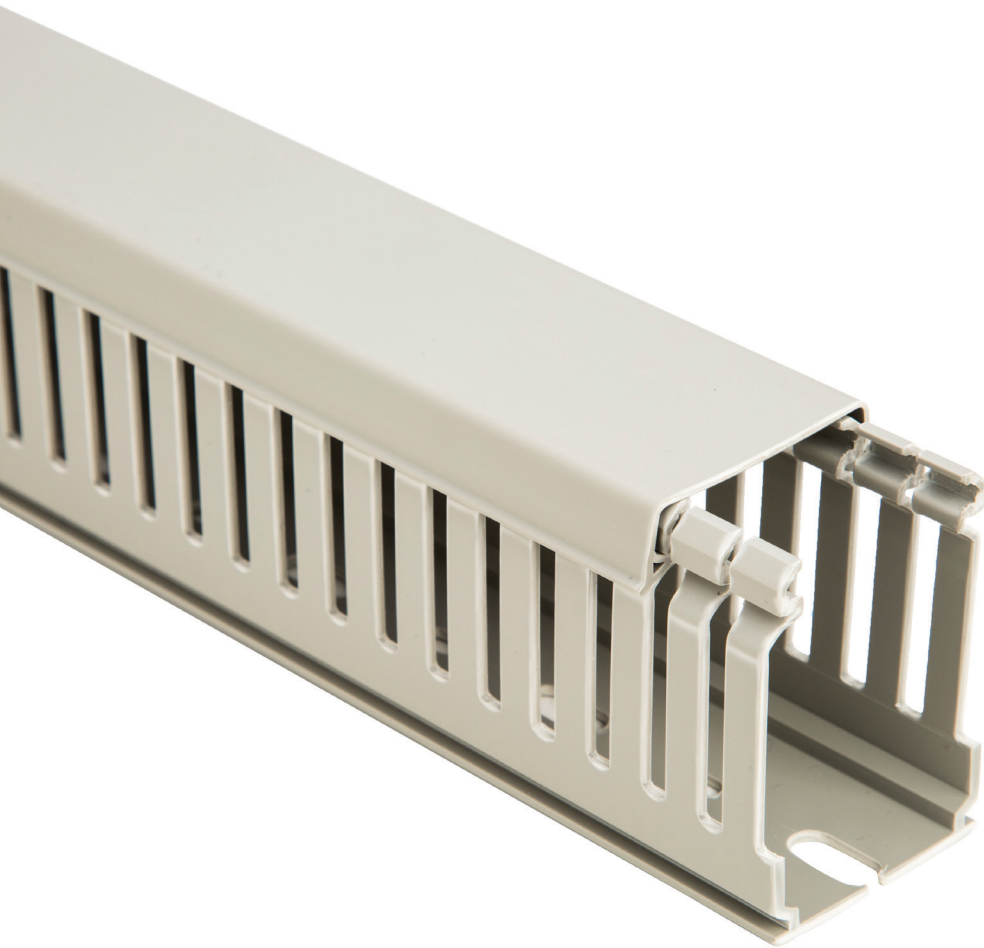

Metric wide and narrow slot wiring duct

Lead-free thermoplastic duct

With 8–12 / 4–6 mm slots

- Shock-resistant and self-extinguishing thermoplastic in conformity with UL94V-0 standard, resistant to abnormal heat and fire up to 960 °C (glow-wire test) in conformity with IEC 60695-2-1 standard
- Minimum storage/transport temperature -5 °C
- Minimum installation/use temperature -15 °C
- DIN standard mounting holes Maximum use temperature 60 °C
- Standard length 2 meters
- Color RAL 7030 gray
- Conforms to EN 50085-2-3 standard
- Conforms to RoHS directive
- Lead-free
- Certifications: CSA – File no. 077988, IMQ, UL, RINA