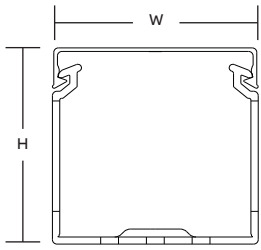

Metric slot wiring duct

For a complete listing of wide slot dimensional details, see page D34.

Diagrams

Front view with cover

Bottom view

Side view

Cat. no.	Description (mm)	Size (W x H)		Cover cat. no.*	Duct std. ctn. qty. (meters)	Length (meters)
		in.	mm			
05019	15 x 17 Gray wide finger wiring duct	0.59 x 0.67	15 x 17	05300	46	2
05033	25 x 30 Gray wide finger wiring duct	0.98 x 1.18	25 x 30	05302	58	2
05035	40 x 30 Gray wide finger wiring duct	1.57 x 1.18	40 x 30	05304	38	2
05037	60 x 30 Gray wide finger wiring duct	2.36 x 1.18	60 x 30	05306	52	2
05043	25 x 40 Gray wide finger wiring duct	0.98 x 1.57	25 x 40	05302	48	2
05045	40 x 40 Gray wide finger wiring duct	1.57 x 1.57	40 x 40	05304	30	2
05047	60 x 40 Gray wide finger wiring duct	2.36 x 1.57	60 x 40	05306	40	2
05049	80 x 40 Gray wide finger wiring duct	3.15 x 1.57	80 x 40	05308	32	2
05051	100 x 40 Gray wide finger wiring duct	3.94 x 1.57	100 x 40	05310	24	2
05053	120 x 40 Gray wide finger wiring duct	4.72 x 1.57	120 x 40	05312	20	2
05063	25 x 60 Gray wide finger wiring duct	0.98 x 2.36	25 x 60	05302	34	2
05065	40 x 60 Gray wide finger wiring duct	1.57 x 2.36	40 x 60	05304	22	2
05067	60 x 60 Gray wide finger wiring duct	2.36 x 2.36	60 x 60	05306	32	2
05069	80 x 60 Gray wide finger wiring duct	3.15 x 2.36	80 x 60	05308	24	2
05071	100 x 60 Gray wide finger wiring duct	3.94 x 2.36	100 x 60	05310	20	2
05073	120 x 60 Gray wide finger wiring duct	4.72 x 2.36	120 x 60	05312	14	2
05083	25 x 80 Gray wide finger wiring duct	0.98 x 3.15	25 x 80	05302	28	2
05085	40 x 80 Gray wide finger wiring duct	1.57 x 3.15	40 x 80	05304	36	2
05087	60 x 80 Gray wide finger wiring duct	2.36 x 3.15	60 x 80	05306	24	2
05089	80 x 80 Gray wide finger wiring duct	3.15 x 3.15	80 x 80	05308	16	2
05091	100 x 80 Gray wide finger wiring duct	3.94 x 3.15	100 x 80	05310	16	2
05093	120 x 80 Gray wide finger wiring duct	4.72 x 3.15	120 x 80	05312	12	2
05094	25 x 100 Gray wide finger wiring duct	0.98 x 3.94	25 x 100	05302	20	2
05095	40 x 100 Gray wide finger wiring duct	1.57 x 3.94	40 x 100	05304	28	2
05096	60 x 100 Gray wide finger wiring duct	2.36 x 3.94	60 x 100	05306	20	2
05097	80 x 100 Gray wide finger wiring duct	3.15 x 3.94	80 x 100	05308	14	2
05098	100 x 100 Gray wide finger wiring duct	3.94 x 3.94	100 x 100	05310	8	2
05099	150 x 100 Gray wide finger wiring duct	5.91 x 3.94	150 x 100	05314	8	2