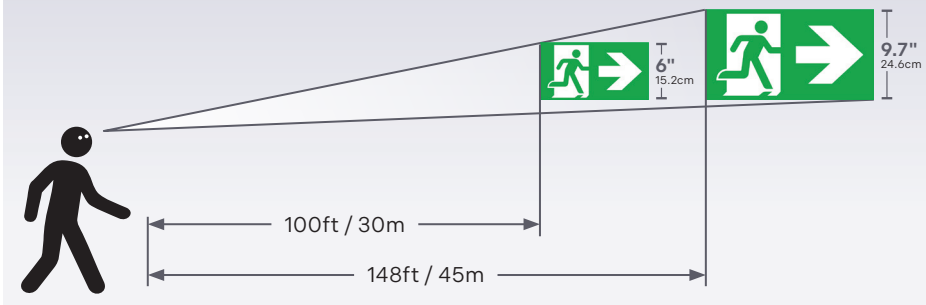

## Key features

- **Extended observable distance:** 9.7" x 17.5" panel can be viewed from up to 45m/148ft and improves visibility under abnormal conditions. Recommended for long corridors and high ceilings.
- **Form and function:** Aesthetic aluminum housing and acrylic panel are impact resistant and suitable for cold or humid indoor environments -30° to +40°C.<sup>1</sup> Housing available in three colours that will never rust.
- **Robust and efficient electronics:** 120min. battery discharge time with built-in Protection Circuit Module. High Power Factor design consumes less than 3W.
- **Easy installation and wiring:** Surface wall, ceiling, or pendant mount. Includes wire leads and isolated electronics for additional safety.

### Extended observable distance

**The RHV Series** isn't just a pictogram sign—it's a carefully engineered safety solution for egress paths, designed to outperform standard LED 6" high pictogram signs. Compared to backlit-window-type exit signage, the RHV Series' edge-lit design offers a more sophisticated look with one thick solid panel that will not kink, fog or frost up, blending functionality with aesthetics.