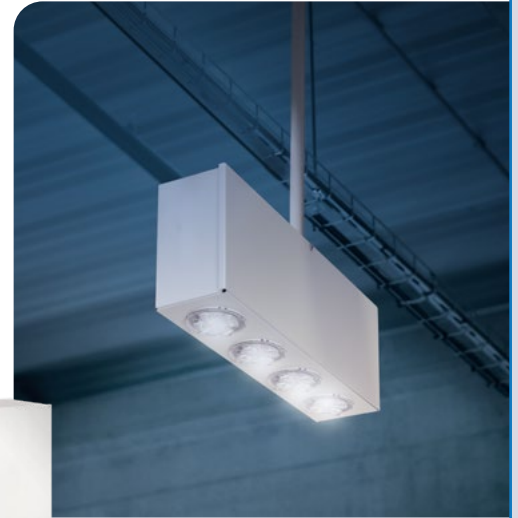

ECPHR Series

Reach new heights in emergency egress lighting

The **ECPHR Series** is a **steel egress luminaire** designed to work seamlessly with **Emergi-Lite mini inverters**, engineered to deliver unparalleled performance in high-ceiling environments. Designed with patented LED technology and precision optics, it delivers focused, asymmetric illumination with unmatched uniformity - ensuring a clear path of egress while improving safety and **reducing system cost**.

Drive savings with powerful performance and easy maintenance

- **High-bay versatility** – suitable for **up to 58.5 m (192 ft) c/c spacing coverage** at greater mounting heights **up to 21.3 m (70 ft)** where others cannot compete.
- **Advanced fixed optics** with 355° rotational flexibility for simplified aiming. Each luminaire features 2 to 4 adjustable 7W LED lamps, paired with an asymmetric lens that delivers **exceptional uniformity** - with a min:max ratio as tight as 1:1.1 - ensuring consistent, code-compliant illumination.
- Centralized **mini inverter system** with convenient floor-level access for cost-effective maintenance. Supports up to 277V and 347V (1440W max). **Run up to 69 fixtures with one inverter.**