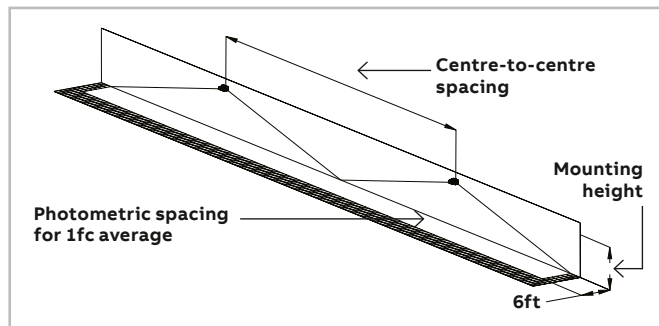

New product

ERL Series

Vandal resistant linear remote fixture

Features

- Easily adjustable LED strips for multiple beam angles
- 1200-1300 lumen output
- White high impact thermoplastic housing
- Frosted lens
- Impact tested to meet IK10¹
- Standard surface ceiling and wall mount
- Optional accessory: semi-recessed ceiling mount
- Compatible with Emergi-Lite® 12 and 24 volt battery units
- Universal voltage 120V through 347V 60Hz, 12-24VDC
- Rated for -20°C to 45°C
- Suitable for wet locations
- Meets IP65 rating
- ROHS compliant
- cUL approved to CSA C22.2 No, 141-15
- **Warranty details at: www.emergi-lite.ca**

¹IK ratings refer to impact tests. IK10= Protected against 20 joules of impact (equivalent to 5KG of mass dropped from 40cm high)

Dimensions

Dimensions are approximate and subject to change.

Spacing

| Mounting type | Spacing at 9ft mounting | Lumens |
|----------------------|-------------------------|--------|
| Ceiling mount centre | 62' | 1300 |
| Wall mount | 53' | 1200 |