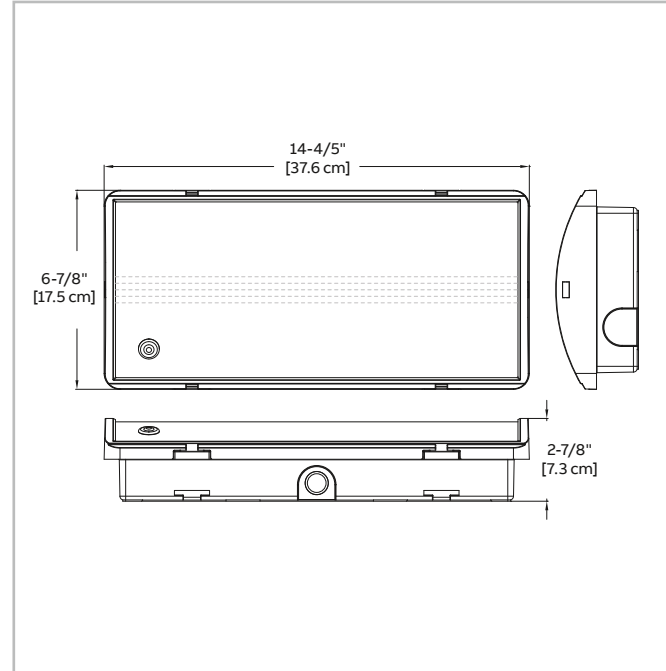

New product

ERL Series

Vandal resistant linear remote fixture

Features

- Easily adjustable LED strips for multiple beam angles
- 1200-1300 lumen output
- White high impact thermoplastic housing
- Frosted lens
- Impact tested to meet IK10¹
- Standard surface ceiling and wall mount
- Optional accessory: semi-recessed ceiling mount
- Compatible with Emergi-Lite® 12 and 24 volt battery units
- Universal voltage 120V through 347V 60Hz, 12-24VDC
- Rated for -20°C to 45°C
- Suitable for wet locations
- Meets IP65 rating
- ROHS compliant
- cUL approved to CSA C22.2 No, 141-15
- **Warranty details at: www.emergi-lite.ca**

¹IK ratings refer to impact tests. IK10= Protected against 20 joules of impact (equivalent to 5KG of mass dropped from 40cm high)

Dimensions

Dimensions are approximate and subject to change.

Spacing

| Mounting type | Spacing at 9ft mounting | Lumens |
|----------------------|-------------------------|--------|
| Ceiling mount centre | 62' | 1300 |
| Wall mount | 53' | 1200 |