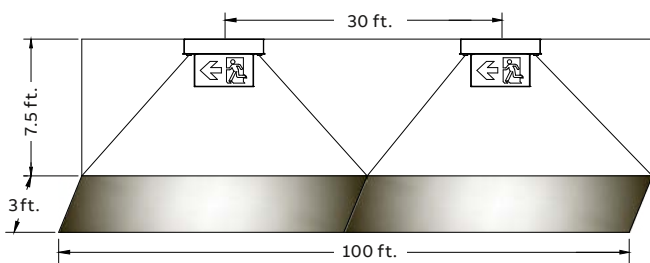

New product

EAEC Series

Pictogram extruded aluminum edge-lit combo

Features

- Extruded aluminum trim plate
 - Universal wall and ceiling surface or recessed mounting
 - Includes pictogram panels for single and double face applications
 - High power LED lamps
 - Lamp heads are fully adjustable
 - High temperature long life Ni-MH battery
 - 120/347VAC 60Hz
 - CSA C22.2 no.141-15 approved
 - Standard with diagnostics
 - Unit has a one-year limited warranty
- Warranty details at: www.emergi-lite.ca**

Photometric performance

Series	Spacing center-to-center (feet)	7.5' mounting height
EAEC-2H0		30'

Power consumption

Model	AC specs	DC specs
EAEC-2H0	120/347VAC, 60 Hz, 3W	Ni-MH battery Minimum 90 minutes

Ordering information

Series	Face/arrow (universal mounting)	Colour	Lamp
EAEC	Blank= universal faces	Blank= factory white	-2H0= 2 high output LED lights

Example: EAEC-2H0

Dimensions

Dimensions are approximate and subject to change.

< Pictogram LEFT from here

Pictogram STRAIGHT from here

Pictogram > RIGHT from here

Surface mount

Option 1

Option 2

Recessed mount