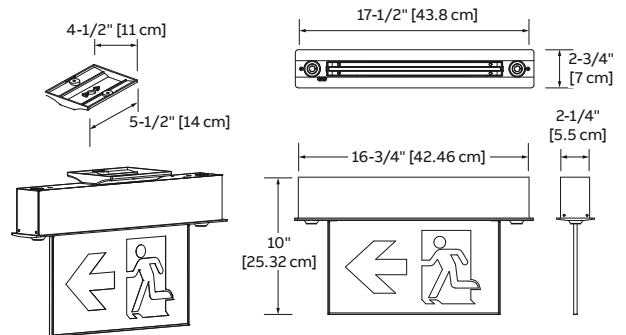

Photometric performance

Series	Spacing center-to-center (feet)	7.5' mounting height
EAEC-2H0		30'

Power consumption

Model	AC specs	DC specs
EAEC-2H0	120/347VAC, 60 Hz, 3W	Ni-MH battery Minimum 90 minutes

Ordering information

Series	Face/arrow (universal mounting)	Colour	Lamp
EAEC	Blank= universal faces	Blank= factory white	-2H0= 2 high output LED lights

Example: EAEC-2H0

Dimensions

Dimensions are approximate and subject to change.

< Pictogram LEFT from here

Pictogram STRAIGHT from here

Pictogram > RIGHT from here

Surface mount

Option 1

Option 2

Recessed mount